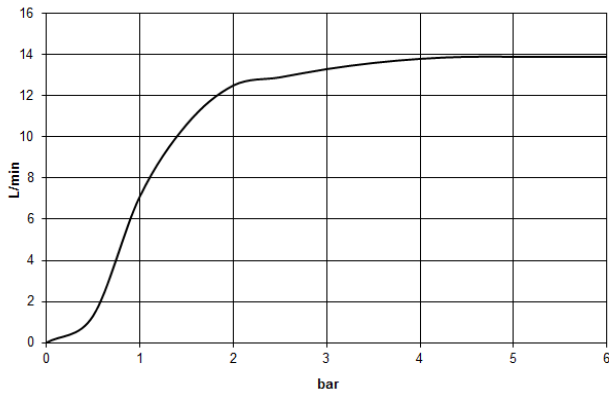

Rain shower with ceiling fixing 300 x 240 mm - Brushed Platinum

IMO

28 775 980

Fits: IMO, MEM, CL.1

- rain shower 300 x 240mm
- PURE RAIN, max. flow rate 20 l/min (at 3 bar)
- Function from: 12 l/min
- distance between ceiling and lower edge of the shower 165mm
- rosette 60 x 60, as required
- 1/2" connection
- with anti-scale system
- quick clearing
- WRAS 1707033

Recommended miscellaneous

Concealed wall elbow -

35 085 970 90

- max. recess depth 163 mm
- min. recess depth 90 mm

28 775 980

mm [inches]

Flow rate chart

Certificates