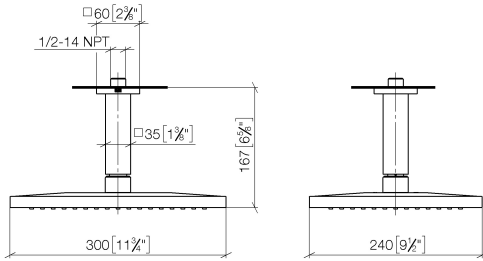

Rain shower with ceiling fixing 300 x 240 mm - Brushed Platinum

IMO

28 775 980

Fits: IMO, MEM, CL.1

- rain shower 300 x 240mm
- PURE RAIN, max. flow rate 20 l/min (at 3 bar)
- Function from: 12 l/min
- distance between ceiling and lower edge of the shower 165mm
- rosette 60 x 60, as required
- 1/2" connection
- with anti-scale system
- quick clearing
- WRAS 1707033

Recommended miscellaneous

Concealed wall elbow -

35 085 970 90

- max. recess depth 163 mm
- min. recess depth 90 mm

28 775 980

mm [inches]

Flow rate chart

Certificates

LGA_29232. WRAS_2212012. LGA_38662.

28 775 980

Spare parts list

No.	Item Number	Name	Quantity used	Delivery time
1	09 27 98 017-06	rosette	1	10
2	90 11 10 092 00-06	connection	1	10
3	04 12 05 063 00-06	shower	1	10